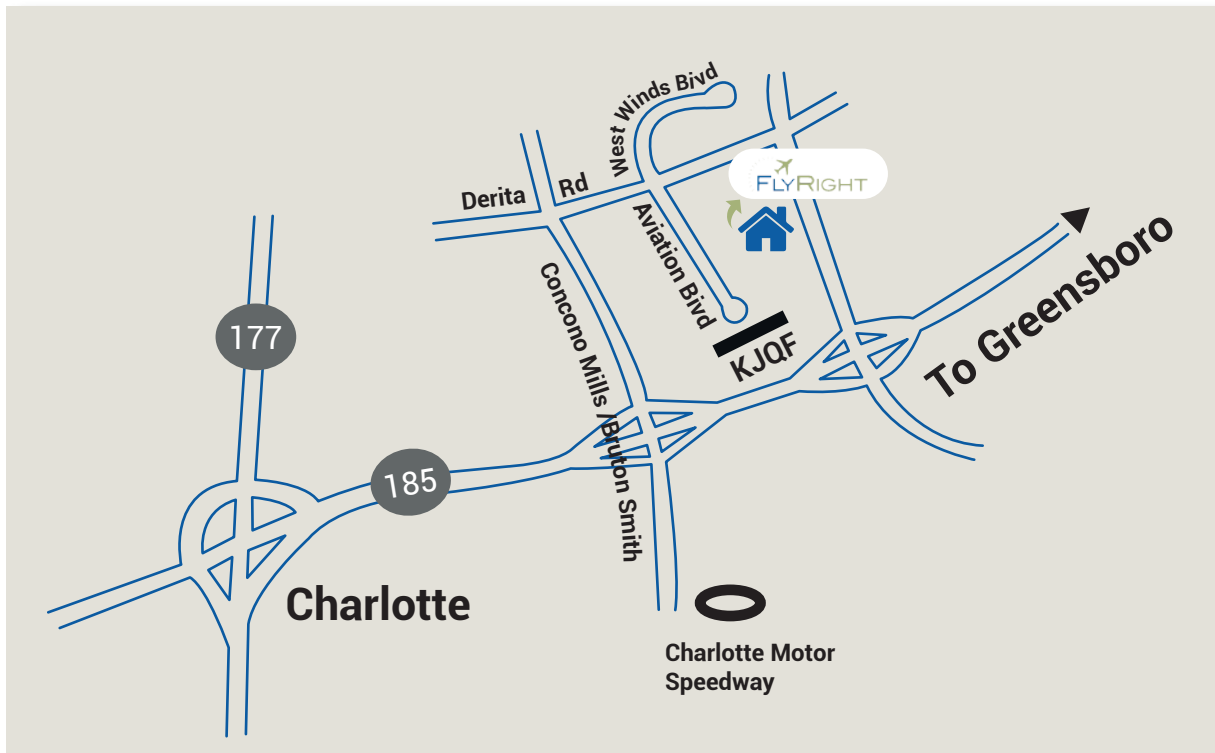

Rental Cars and Transportation Services at/near the Concord Airport (JQF):

Avis	704-795-2880
Enterprise	704-979-0392
Carolina Taxi	704-933-1700
Cab County Taxi	704-788-1212
Dollar	866-434-2226
Lotus Limousine	704-719-4799
American Republic Limo	704-737-5466

Our location:

Or on Google Maps: <https://goo.gl/maps/dmx1CV5Chfu>